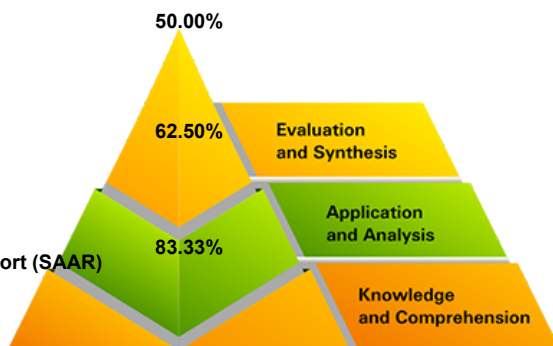

School Level Examination (SLE) 2018-19
Student Achievement and Analytical Report (SAAR)

Student Information

Name	Roll No.	Subject	Grade	School Name (School Code)
LUCKY JHA	16163577	ASTRONOMY	4	DONYI POLO VIDYA NIKETAN, PASIGHAT (AR-019)

Section 4 - Question-wise Student Performance Analysis

Q. No.	Topic	Skill Assessed	Your Answer	Correct Answer	Right/ Wrong	Students Correct In School (%)	Students Correct In Other Participating Schools (%)
21	The Universe	Investigation	B	B	✓	100.00	68.04
9	The Solar System	Investigation	A	D	X	0.00	24.44
13	The Solar System	Investigation	A	A	✓	100.00	65.17
28	The Solar System	Investigation	C	C	✓	100.00	54.16
6	Introduction To Astronomy	Investigation	C	C	✓	100.00	69.92
18	The Night Time Sky	Investigation	C	B	X	0.00	66.16
11	The Universe	Investigation	B	B	✓	100.00	73.50
4	Logical Reasoning	Logical Reasoning	D	B	X	0.00	48.08
2	Logical Reasoning	Logical Reasoning	D	D	✓	100.00	74.66
25	Our Earth	Night Sky Reading	D	D	✓	100.00	39.39
5	Logical Reasoning	Problem Solving	A	B	X	0.00	51.03
22	The Night Time Sky	Scientific Temper	B	B	✓	100.00	28.56
30	The Solar System	Scientific Temper	B	C	X	0.00	45.03
23	Space Exploration	Scientific Temper	C	C	✓	100.00	62.04
24	The Solar System	Scientific Temper	C	B	X	0.00	52.55
26	The Solar System	Scientific Temper	D	C	X	0.00	38.32
27	The Night Time Sky	Scientific Temper	B	B	✓	100.00	71.26
29	Our Earth	Scientific Temper	A	A	✓	100.00	69.74
20	Space Exploration	Scientific Temper	C	C	✓	100.00	54.07
19	Space Exploration	Scientific Temper	A	A	✓	100.00	64.10
17	The Universe	Scientific Temper	B	D	X	0.00	48.25
16	The Sun	Scientific Temper	A	A	✓	100.00	54.16
15	Our Earth	Scientific Temper	C	C	✓	100.00	46.28
14	The Sun	Scientific Temper	B	B	✓	100.00	73.41
10	Our Earth	Scientific Temper	C	C	✓	100.00	56.94
8	The Solar System	Scientific Temper	B	B	✓	100.00	70.73
3	Logical Reasoning	Spatial Understanding	C	A	X	0.00	38.68
7	Introduction To Astronomy	Spatial Understanding	D	D	✓	100.00	77.08
12	The Sun	Spatial Understanding	B	B	✓	100.00	52.91
1	Logical Reasoning	Spatial Understanding	B	B	✓	100.00	82.18